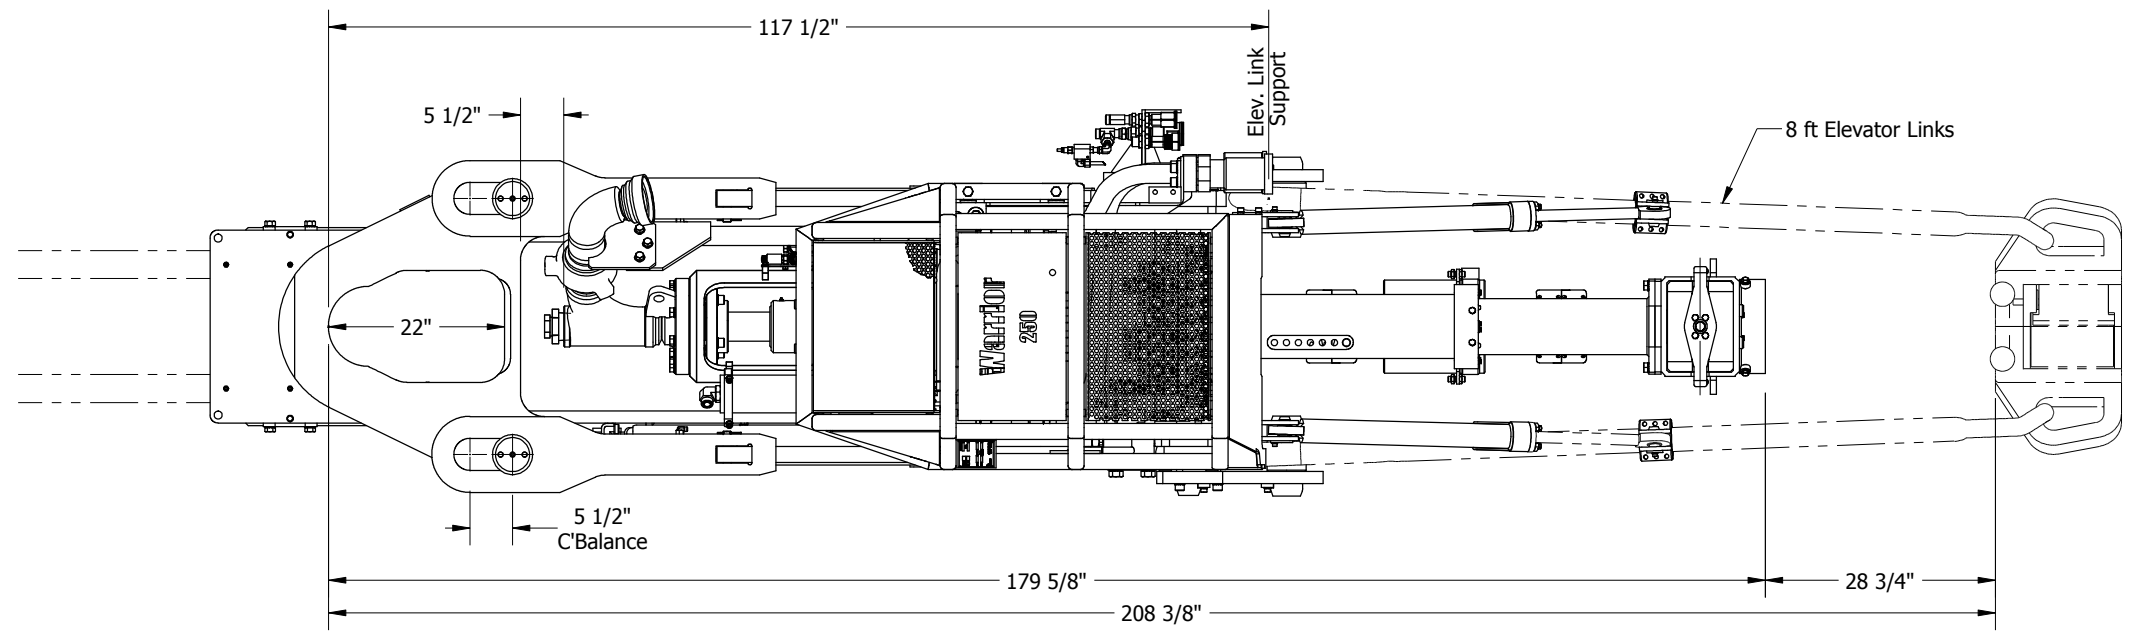

Optional Extension Links for Wireline Sheave

Note: Dimensions may change based on customer's specific requirements

	Title Top Drive, Model 250H14	
	Released Date 09-Apr-12	Drawing No. 630706
	Rev. 2	

Date Printed: 09-Apr-12

Rev. 2

Drawing: 630706